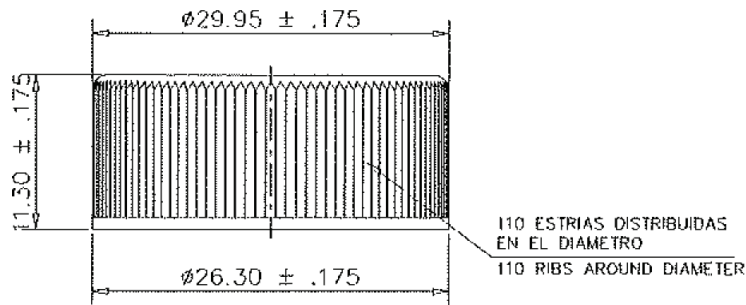

106962

24-400 White PP Continous Thread Closure with Heat Induction Liner

K.G. International - sales@kgint.com - +1 305 499-9816

SECCION "B-B"
SECTION "B-B"