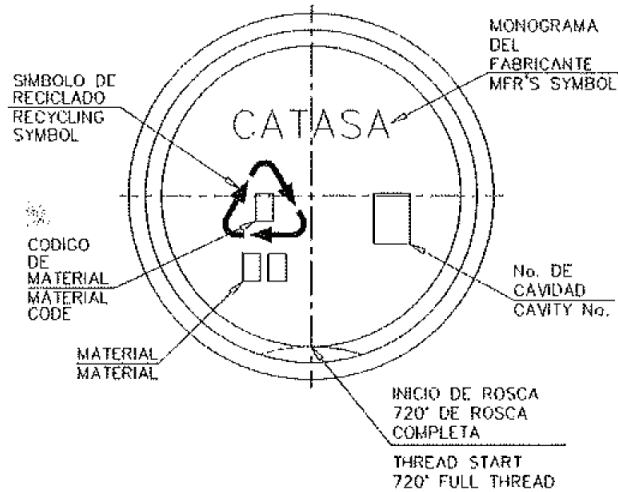

106962

24-400 White PP Continous Thread Closure with Heat Induction Liner

K.G. International - sales@kgint.com - +1 305 499-9816

SECCION "B-B"
SECTION "B-B"