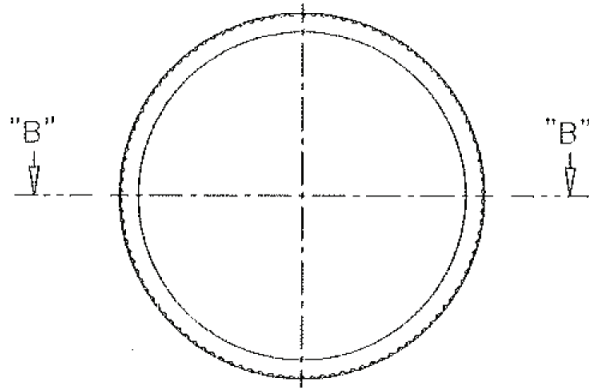

106962

24-400 White PP Continous Thread Closure with Heat Induction Liner

K.G. International - sales@kgint.com - +1 305 499-9816

SECCION "B-B"
SECTION "B-B"