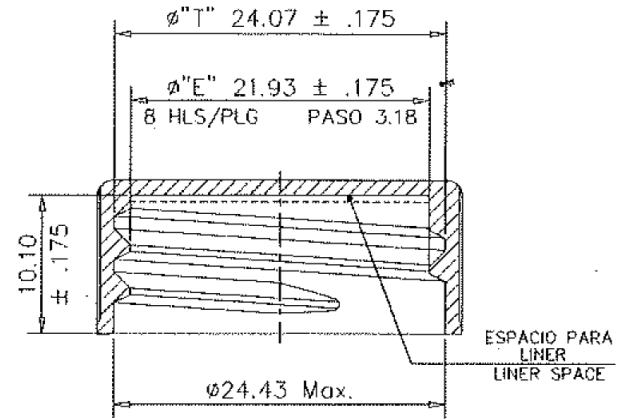

106962

24-400 White PP Continous Thread Closure with Heat Induction Liner

K.G. International - sales@kgint.com - +1 305 499-9816

SECCION "B-B"
SECTION "B-B"